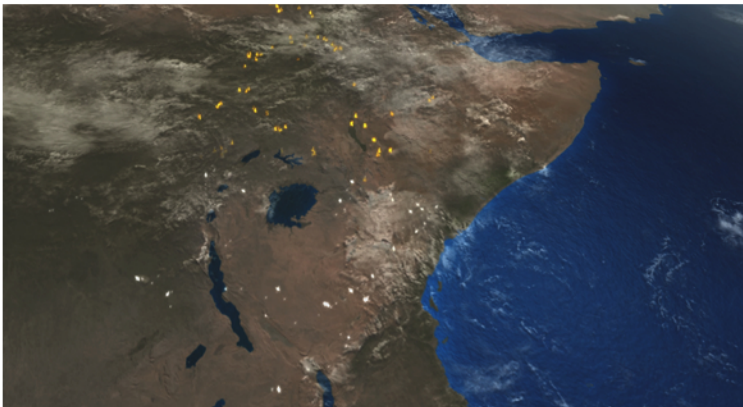

# machine graphics

## The Human Spark - PBS

Three one-hour shows exploring the origins of human consciousness.  
We provided animated maps and 3D models of hominid skulls, early humans,  
and the human brain.

We used crowds of sparks and flames to represent different species of early hominids, shown here moving out of Africa and into Europe. The maps were created with Digital Elevation Data, accurate and very detailed.